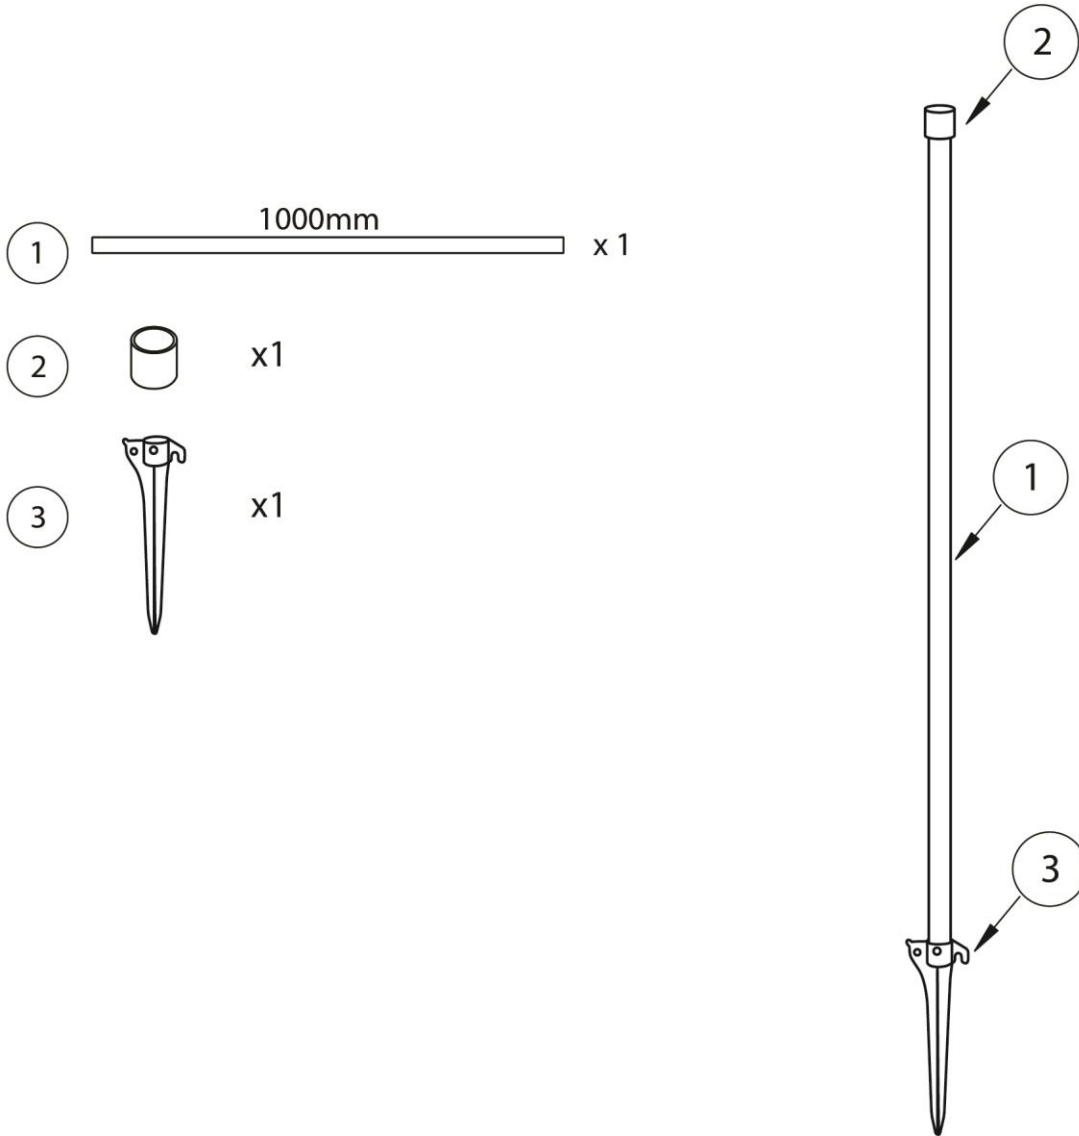

KLEVERCAGESTM
PVC CONNECTOR SPECIALISTS

WEAVE POLES

ASSEMBLY INSTRUCTIONS

Assembly

Finishing

NOTE!

Join us on Facebook for project plans, netting options, updates, and much more!
www.facebook.com/klevercages
or visit us on the web at
www.klevercages.com.au